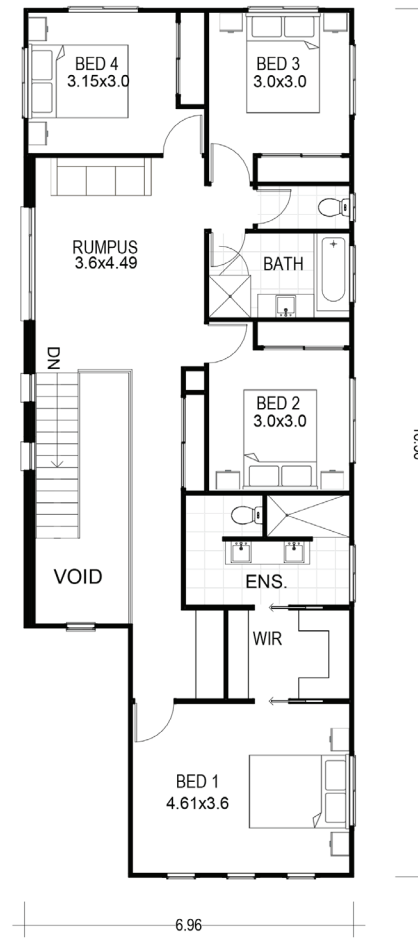

ABBY SERIES

LOWER LEVEL

UPPER LEVEL

ABBY 260 BP

Min. Lot Frontage	10m
Width	8.35m
Length	21.51m
Lower Living Area	120.7m ²
Upper Living Area	115.8m ²
Porch Area	2.7m ²
Patio / Alfresco Area	20.9m ²
Total Floor Area	260.1m ²