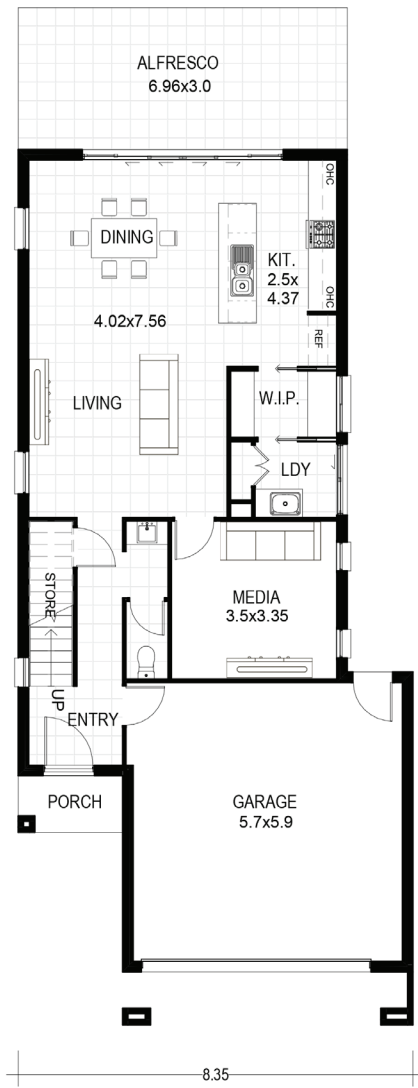

ABBY SERIES

LOWER LEVEL

UPPER LEVEL

ABBY 260 BP

Min. Lot Frontage	10m
Width	8.35m
Length	21.51m
Lower Living Area	120.7m ²
Upper Living Area	115.8m ²
Porch Area	2.7m ²
Patio / Alfresco Area	20.9m ²
Total Floor Area	260.1m ²