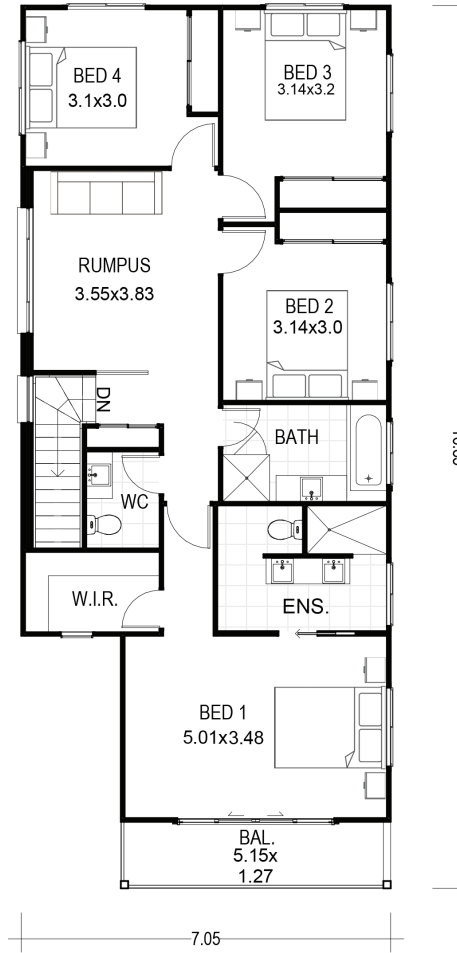

ABBY SERIES

LOWER LEVEL

UPPER LEVEL

ABBY 238 BP

Min. Lot Frontage	10m
Width	8.35m
Length	20.0m
Lower Living Area	113.3m ²
Upper Living Area	103.1m ²
Porch Area	2.3m ²
Patio / Alfresco Area	13.3m ²
Balcony	6.5m ²
Total Floor Area	238.5m ²