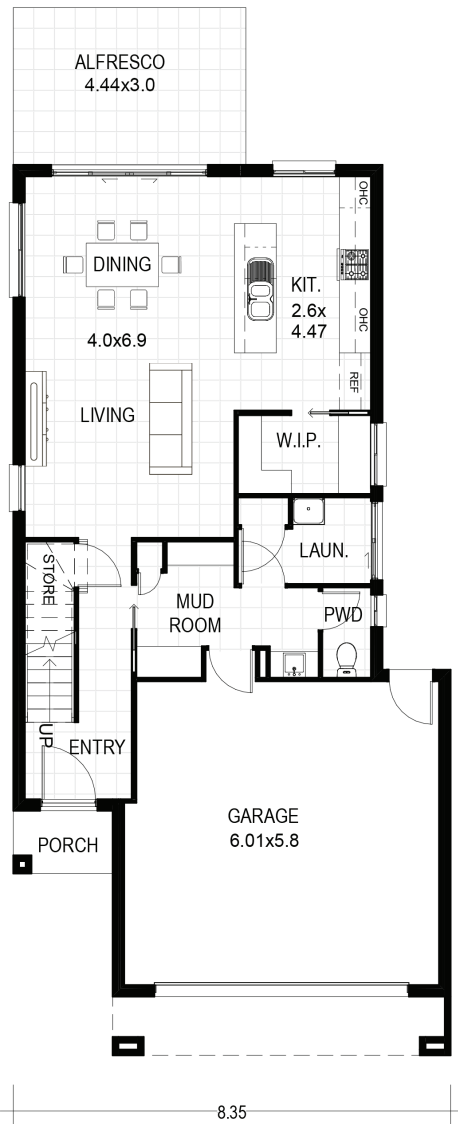

ABBY SERIES

LOWER LEVEL

UPPER LEVEL

ABBY 238 BP

Min. Lot Frontage	10m
Width	8.35m
Length	20.0m
Lower Living Area	113.3m ²
Upper Living Area	103.1m ²
Porch Area	2.3m ²
Patio / Alfresco Area	13.3m ²
Balcony	6.5m ²
Total Floor Area	238.5m ²