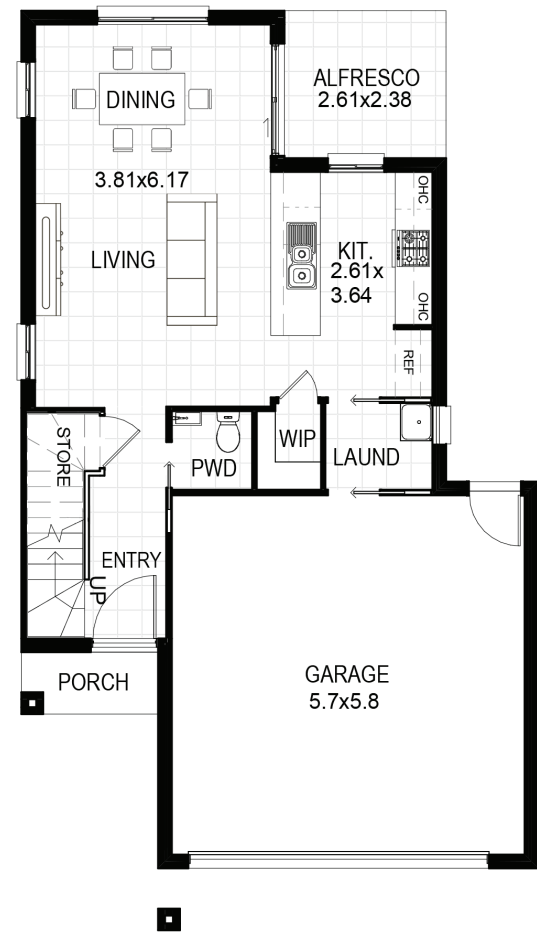

ABBY SERIES

LOWER LEVEL

8.35

14.84

UPPER LEVEL

6.86

14.84

ABBY 190

Min. Lot Frontage	10m
Width	8.35m
Length	14.84m
Lower Living Area	90.3m ²
Upper Living Area	91.5m ²
Porch Area	2.2m ²
Patio / Alfresco Area	6.2m ²
Total Floor Area	190.2m ²