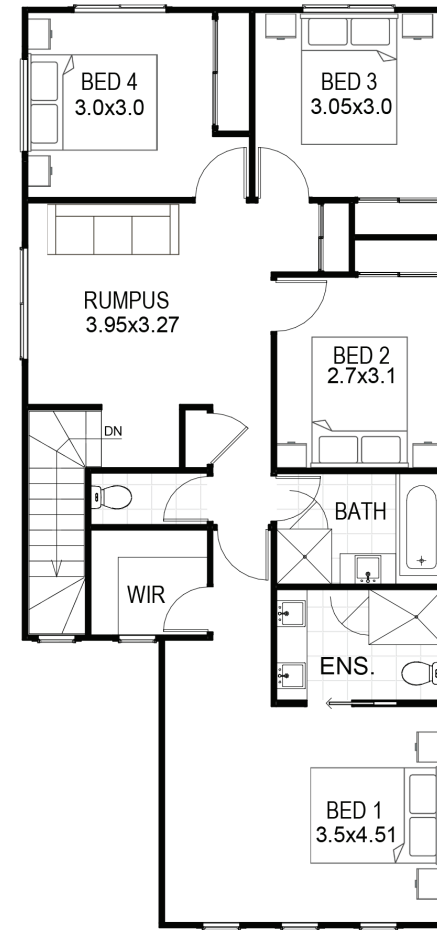

ABBY SERIES

LOWER LEVEL

8.35

14.84

UPPER LEVEL

6.86

14.84

ABBY 190

Min. Lot Frontage	10m
Width	8.35m
Length	14.84m
Lower Living Area	90.3m ²
Upper Living Area	91.5m ²
Porch Area	2.2m ²
Patio / Alfresco Area	6.2m ²
Total Floor Area	190.2m ²